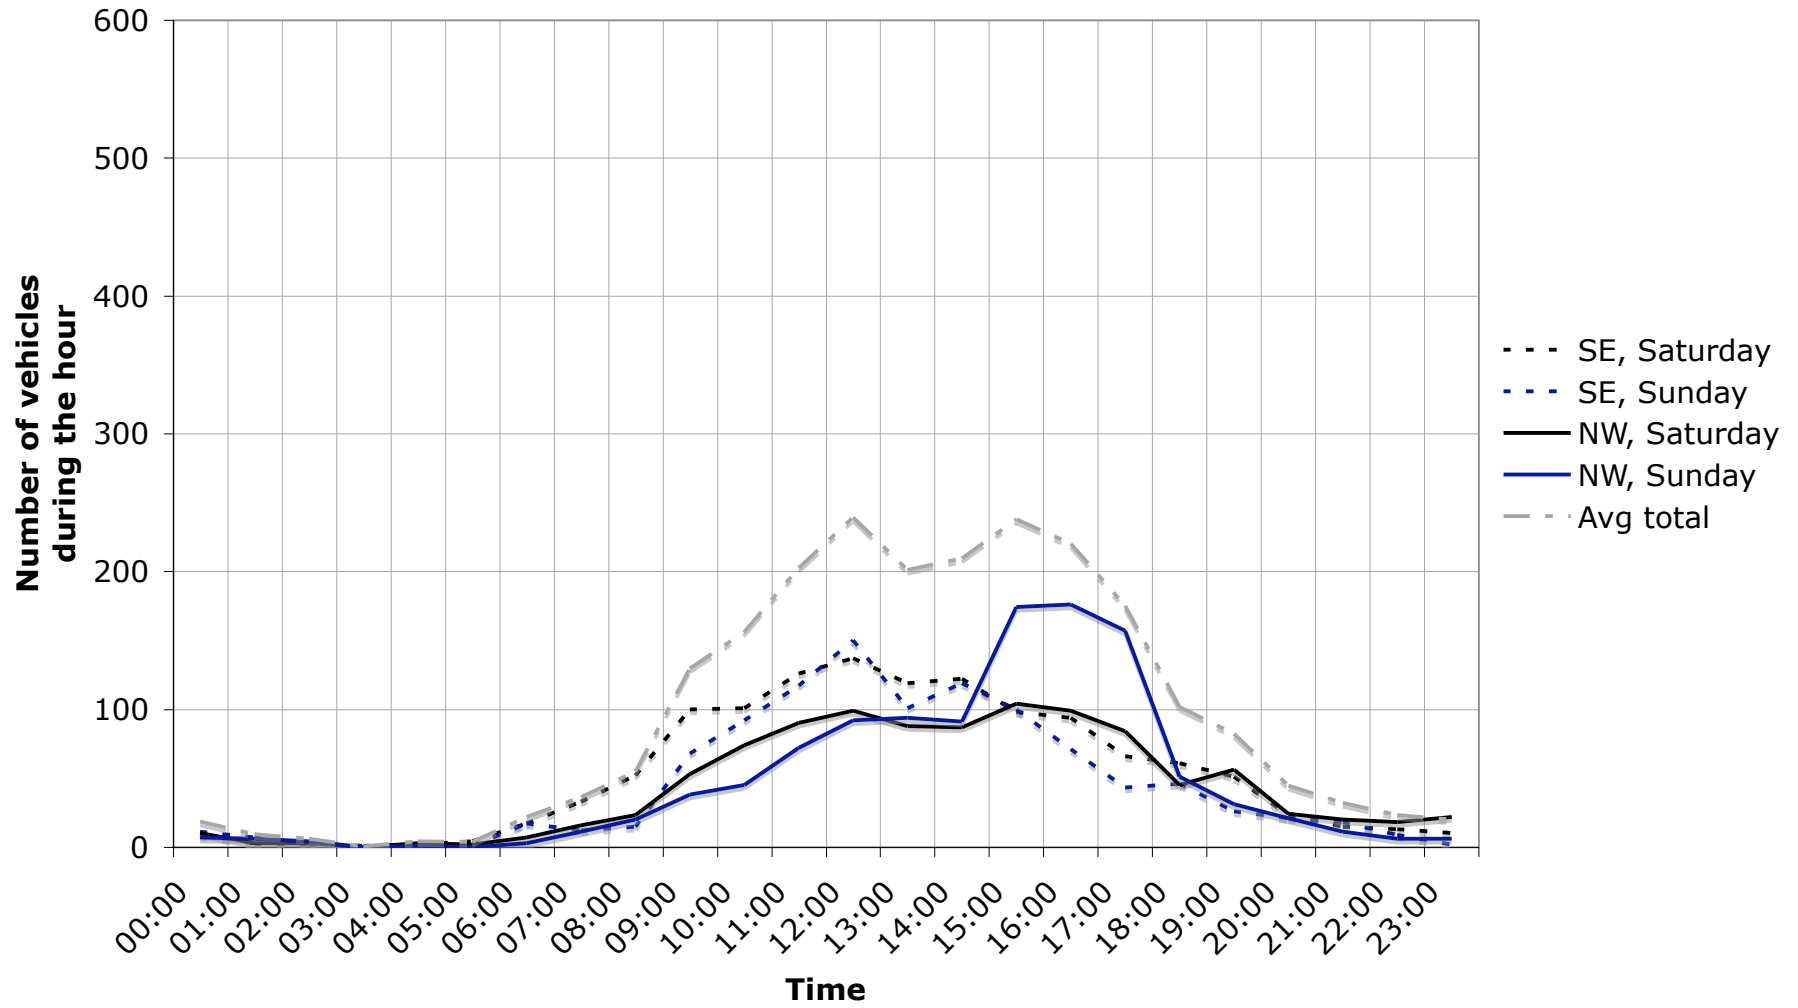

Vehicle count by time of day (Southeast bound / entering village)

Vehicle count by time of day (Northwest bound / leaving village)

Vehicle count by time of day (Both directions at the weekend)

Vehicle count by time of day (Both directions on weekdays)