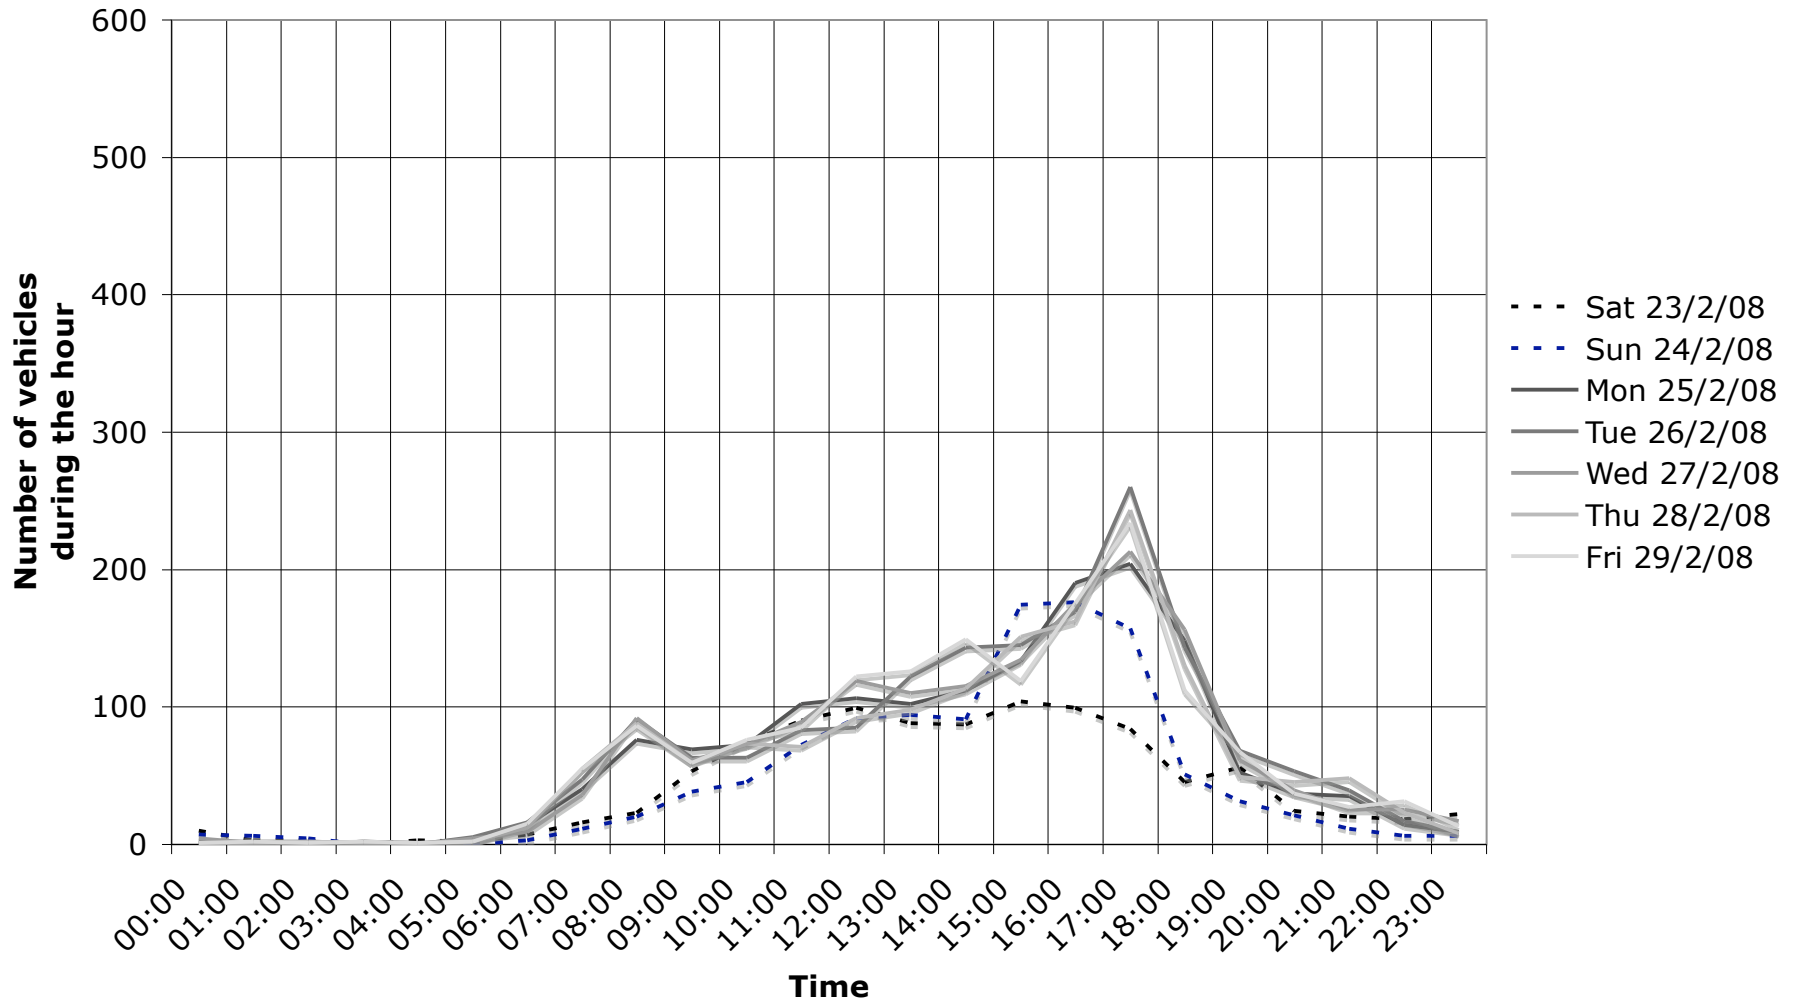

Vehicle count by time of day (Southeast bound / entering village)

Vehicle count by time of day (Northwest bound / leaving village)

Vehicle count by time of day (Both directions at the weekend)

Vehicle count by time of day (Both directions on weekdays)