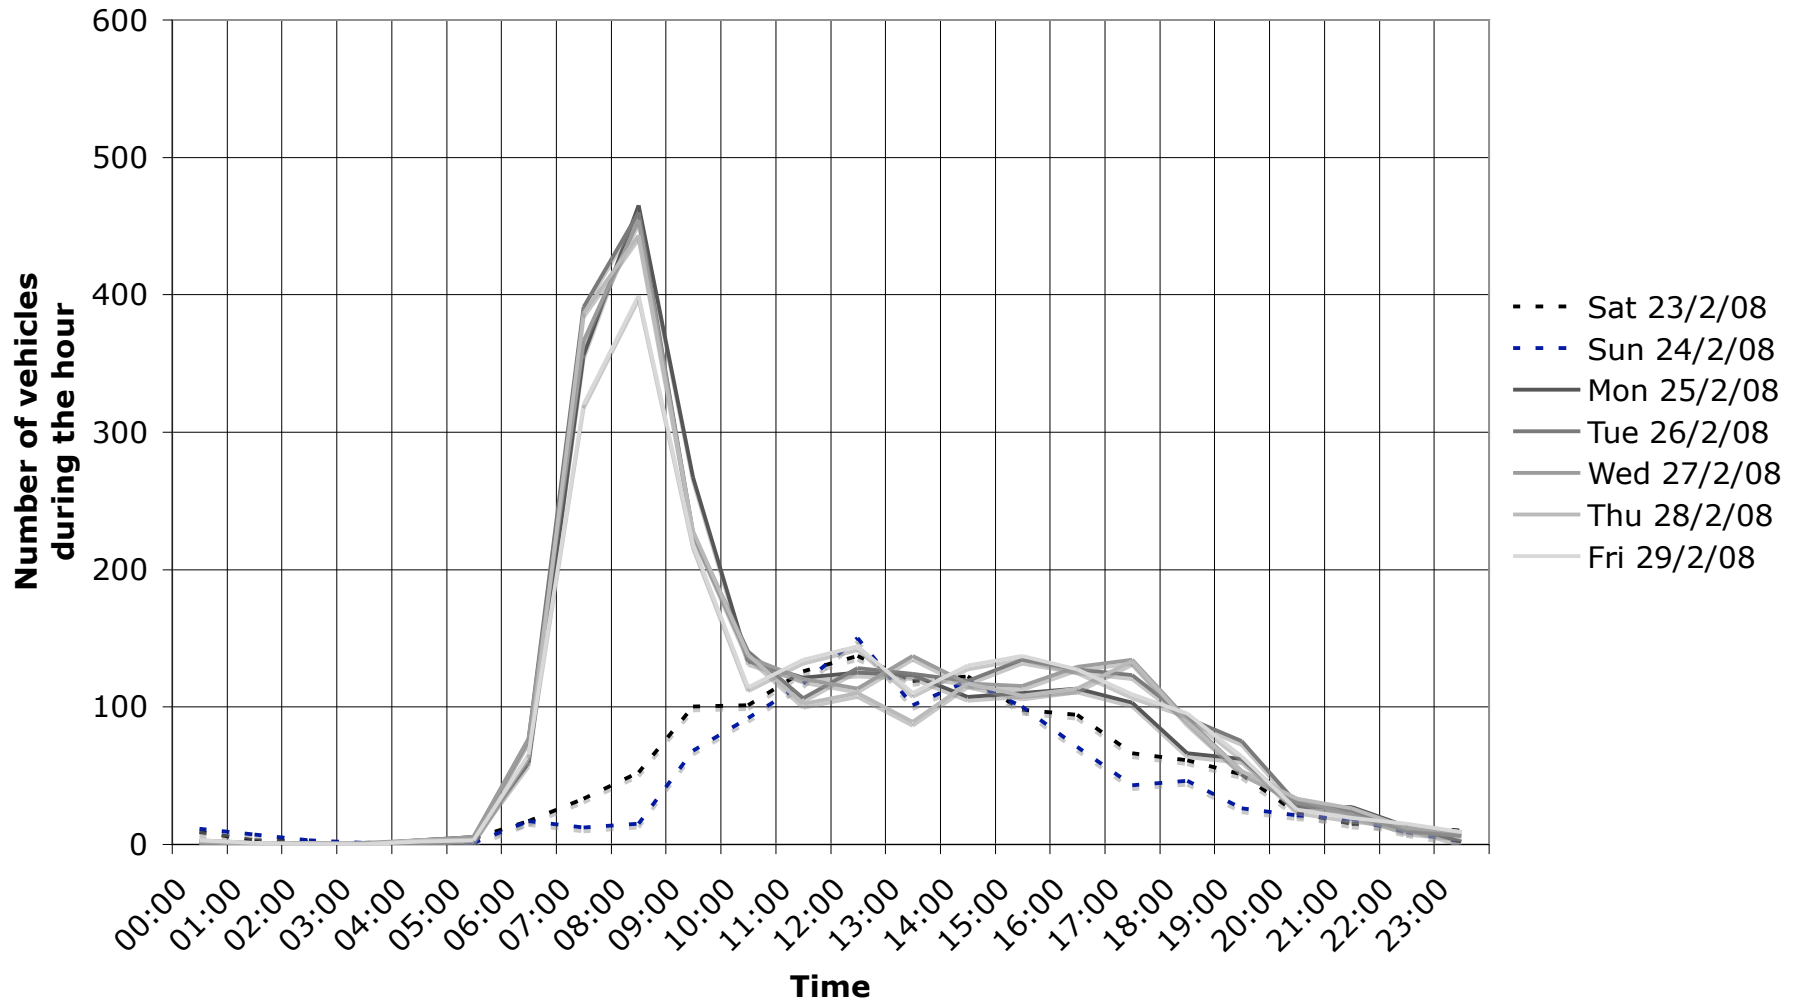

Vehicle count by time of day (Southeast bound / entering village)

Vehicle count by time of day (Northwest bound / leaving village)

Vehicle count by time of day (Both directions at the weekend)

Vehicle count by time of day (Both directions on weekdays)