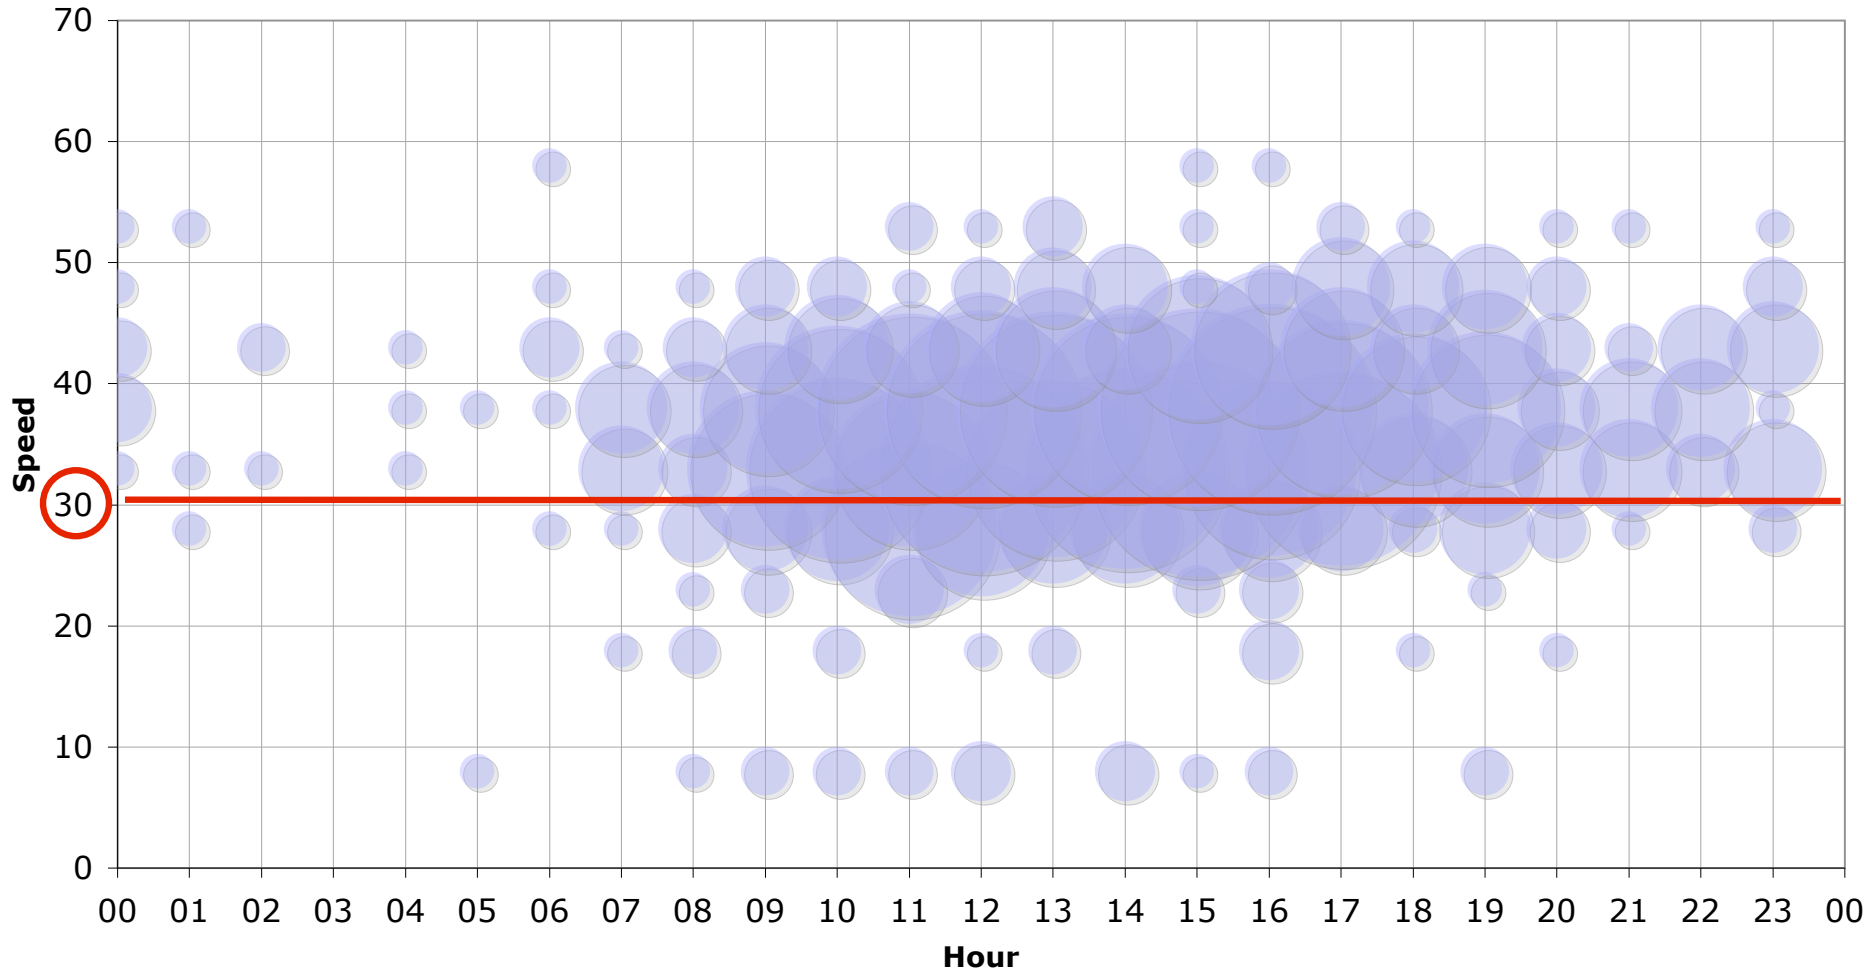

Number of vehicles by speed and time of day  
Southeast bound, Saturday 23rd February 2008

Number of vehicles by speed and time of day  
Northwest bound, Saturday 23rd February 2008

Number of vehicles by speed and time of day  
Southeast bound, Sunday 24th February 2008

Number of vehicles by speed and time of day  
Northwest bound, Sunday 24th February 2008

Number of vehicles by speed and time of day  
Southeast bound, Weekdays 25th-29th February 2008

Number of vehicles by speed and time of day  
Northwest bound, Weekdays 25th-29th February 2008