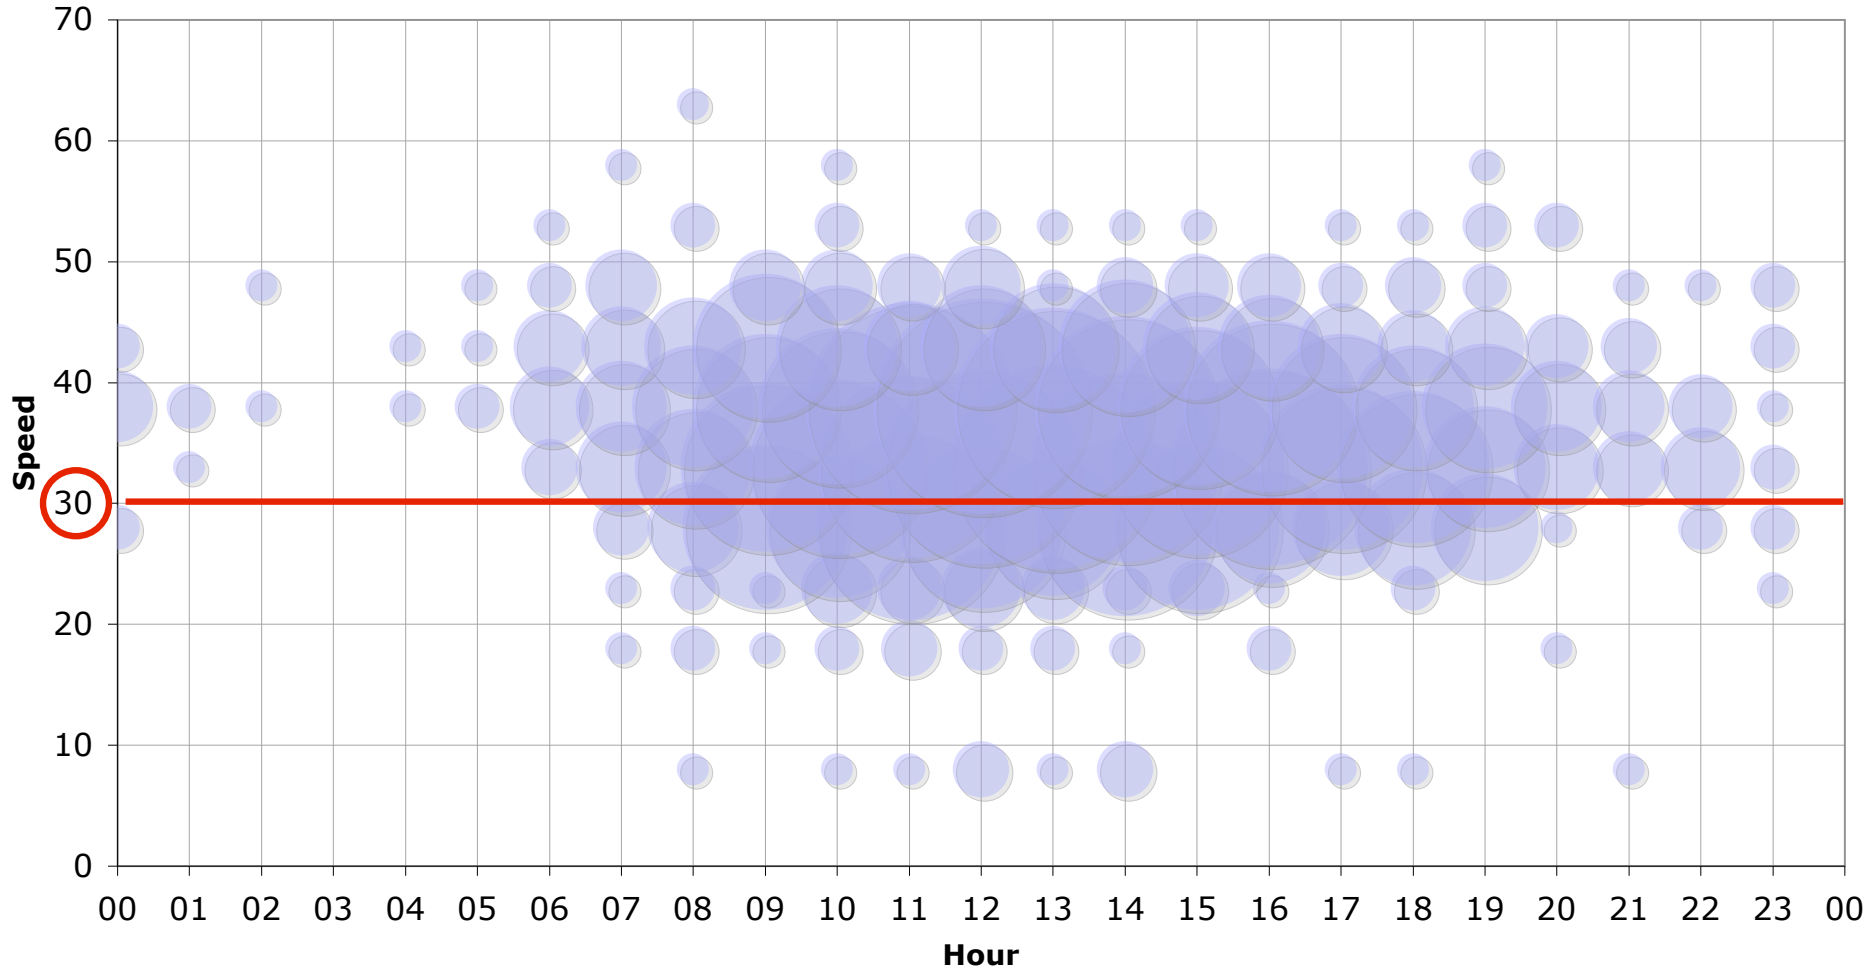

Number of vehicles by speed and time of day  
Southeast bound, Saturday 23rd February 2008

Number of vehicles by speed and time of day  
Northwest bound, Saturday 23rd February 2008

Number of vehicles by speed and time of day  
Southeast bound, Sunday 24th February 2008

Number of vehicles by speed and time of day  
Northwest bound, Sunday 24th February 2008

Number of vehicles by speed and time of day  
Southeast bound, Weekdays 25th-29th February 2008

Number of vehicles by speed and time of day  
Northwest bound, Weekdays 25th-29th February 2008