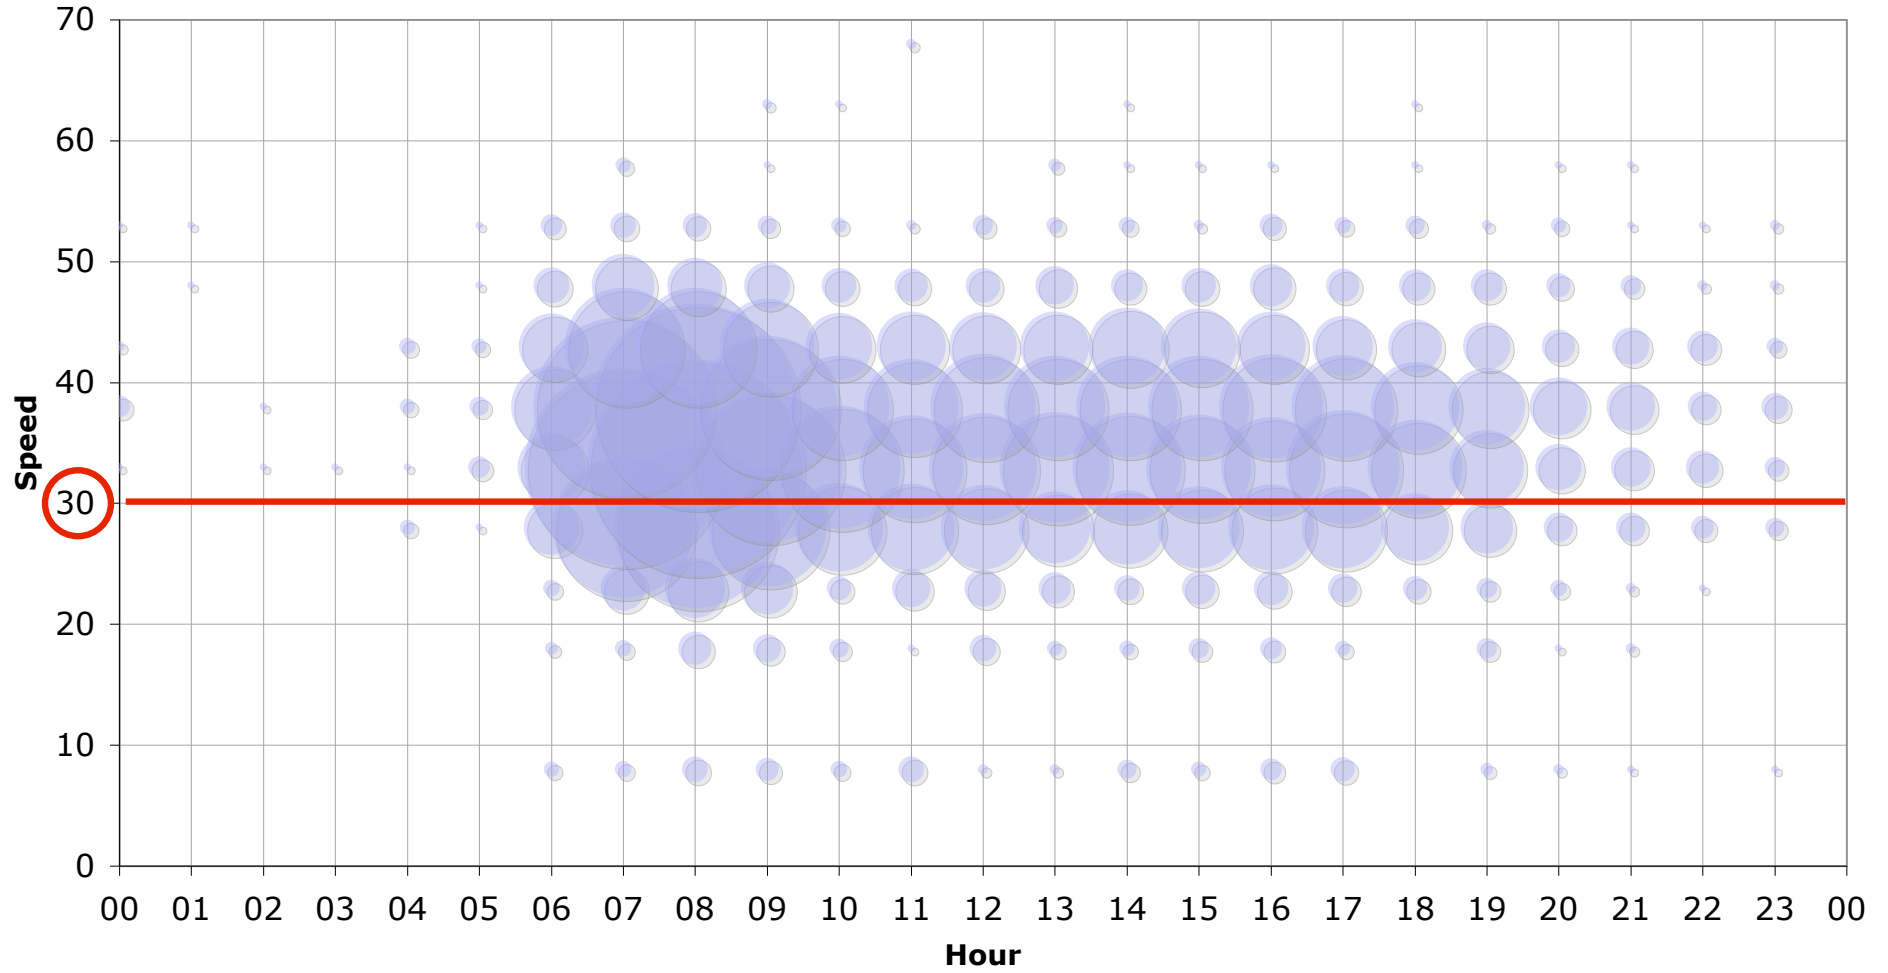

Number of vehicles by speed and time of day  
Southeast bound, Saturday 23rd February 2008

Number of vehicles by speed and time of day  
Northwest bound, Saturday 23rd February 2008

Number of vehicles by speed and time of day  
Southeast bound, Sunday 24th February 2008

Number of vehicles by speed and time of day  
Northwest bound, Sunday 24th February 2008

Number of vehicles by speed and time of day  
Southeast bound, Weekdays 25th-29th February 2008

Number of vehicles by speed and time of day  
Northwest bound, Weekdays 25th-29th February 2008