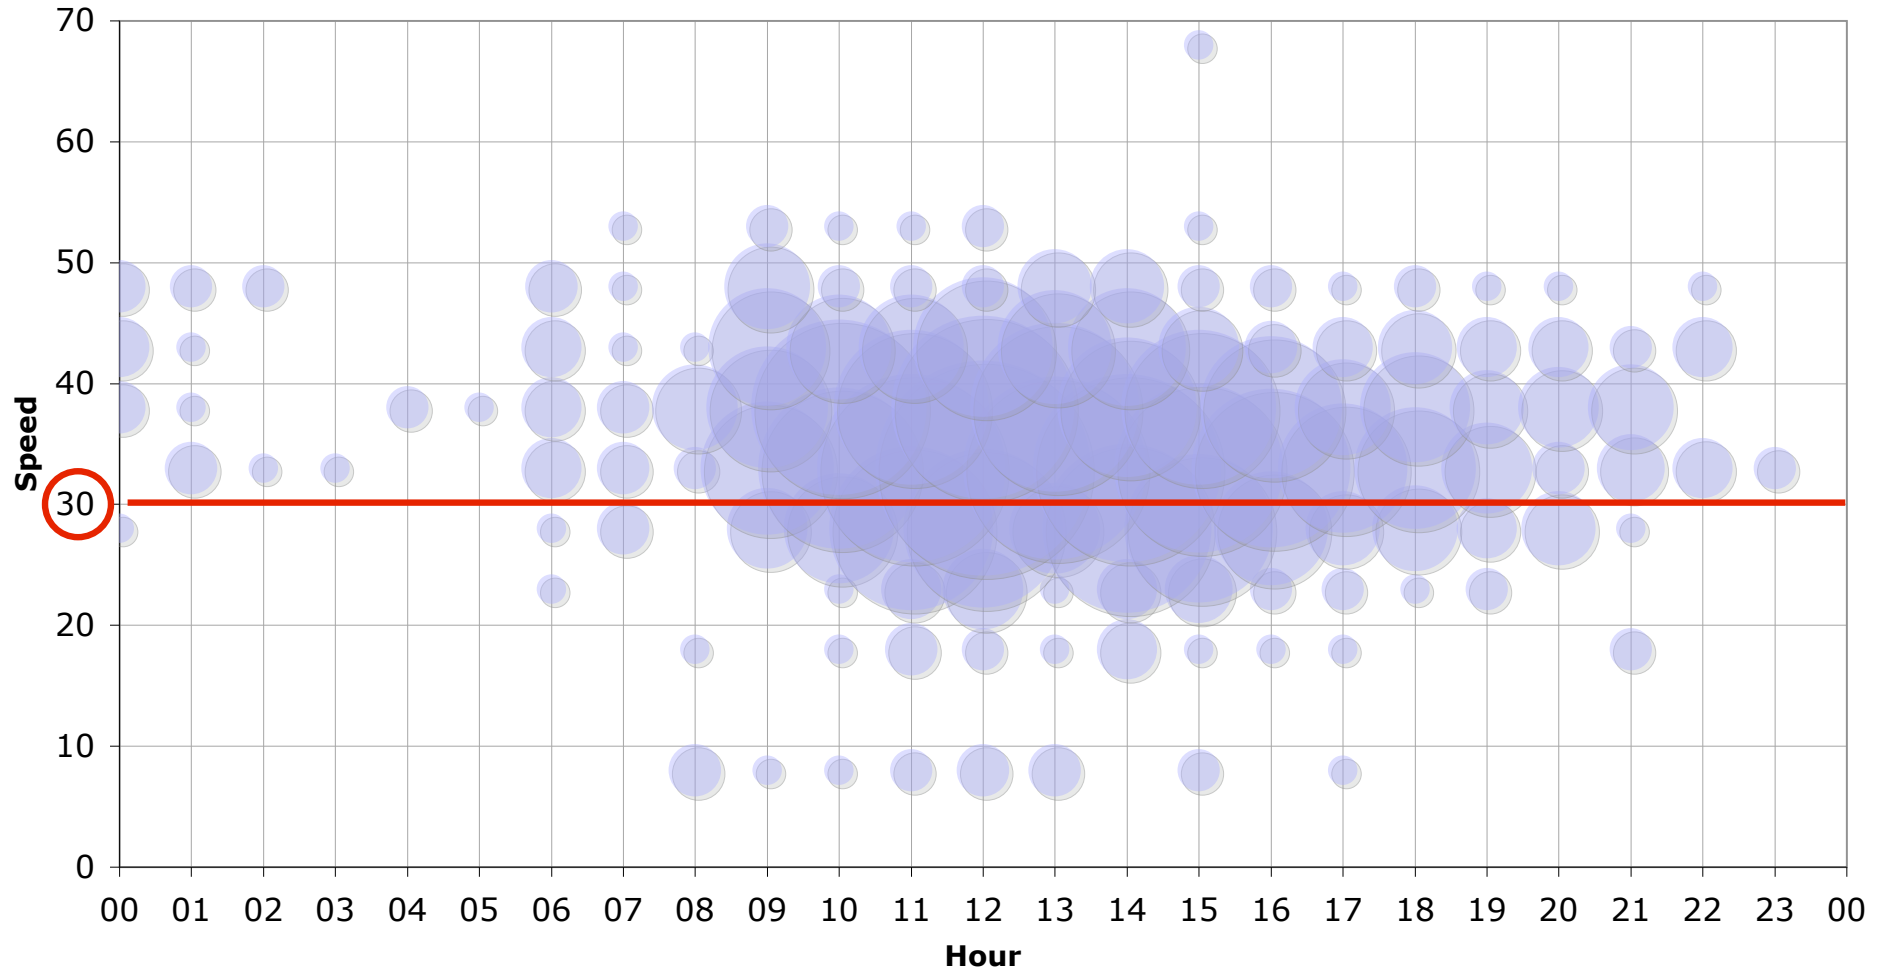

Number of vehicles by speed and time of day  
Southeast bound, Saturday 23rd February 2008

Number of vehicles by speed and time of day  
Northwest bound, Saturday 23rd February 2008

Number of vehicles by speed and time of day  
Southeast bound, Sunday 24th February 2008

Number of vehicles by speed and time of day  
Northwest bound, Sunday 24th February 2008

Number of vehicles by speed and time of day  
Southeast bound, Weekdays 25th-29th February 2008

Number of vehicles by speed and time of day  
Northwest bound, Weekdays 25th-29th February 2008