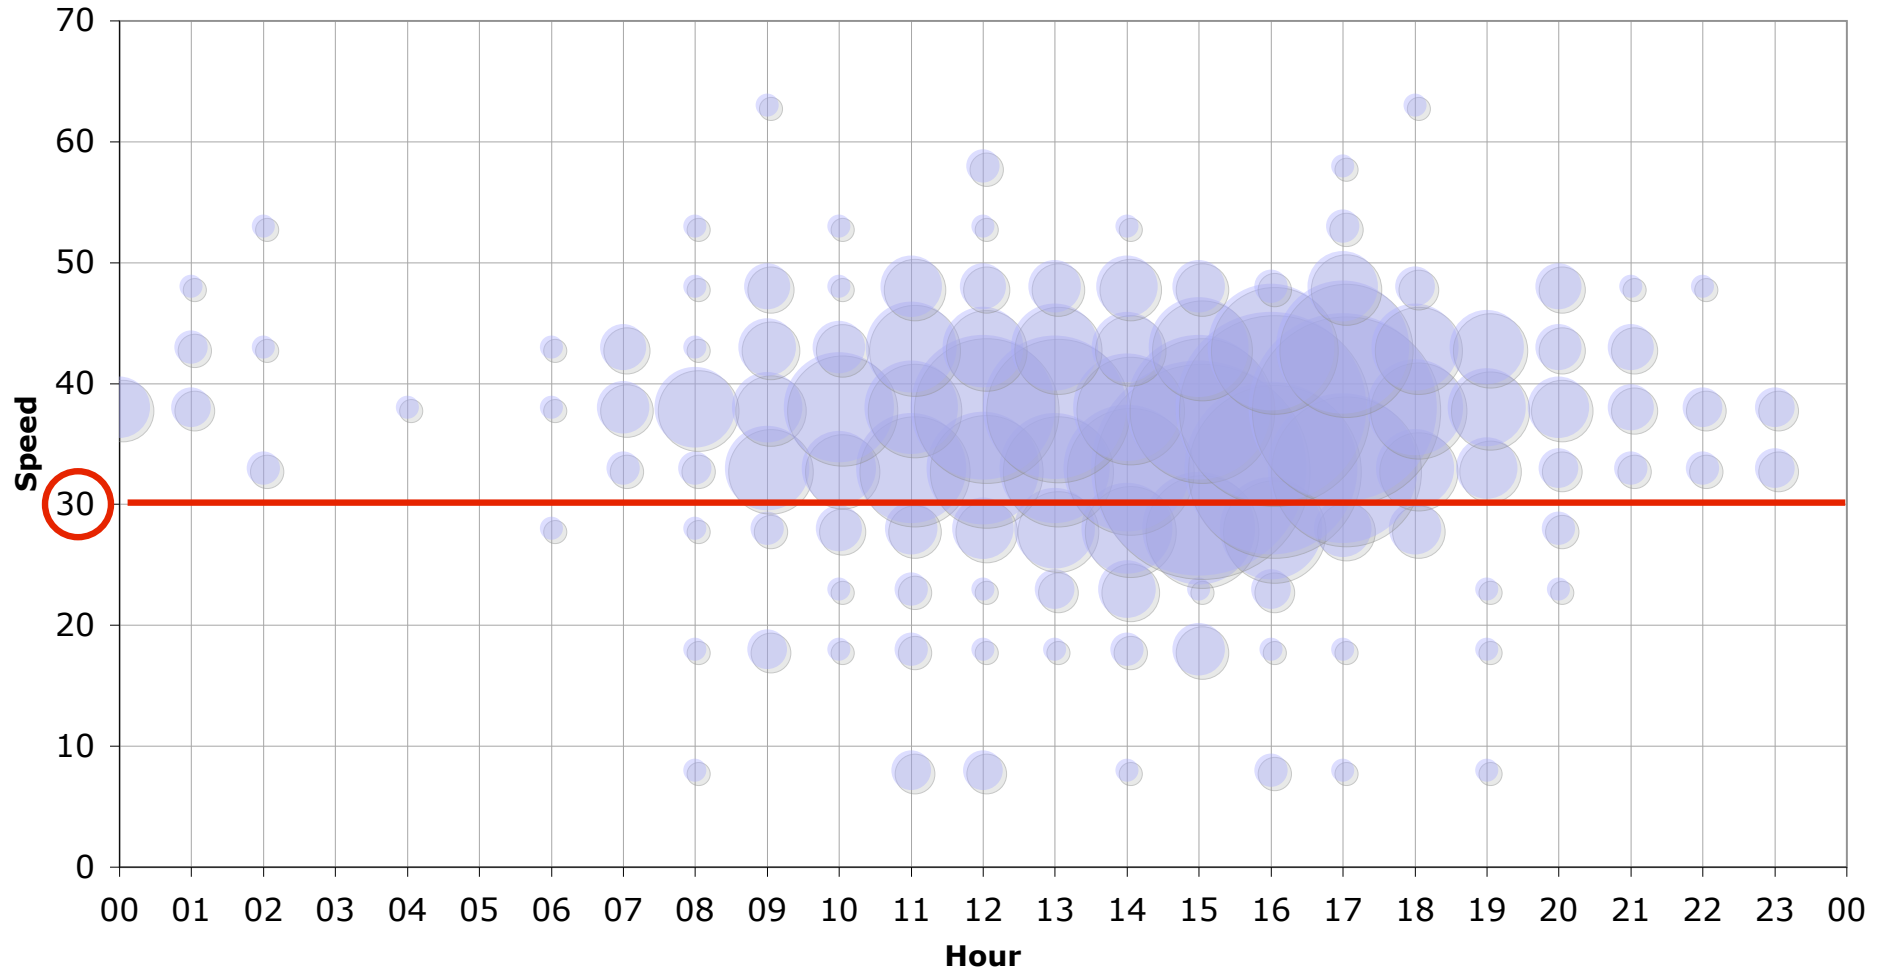

Number of vehicles by speed and time of day  
Southeast bound, Saturday 23rd February 2008

Number of vehicles by speed and time of day  
Northwest bound, Saturday 23rd February 2008

Number of vehicles by speed and time of day  
Southeast bound, Sunday 24th February 2008

Number of vehicles by speed and time of day  
Northwest bound, Sunday 24th February 2008

Number of vehicles by speed and time of day  
Southeast bound, Weekdays 25th-29th February 2008

Number of vehicles by speed and time of day  
Northwest bound, Weekdays 25th-29th February 2008